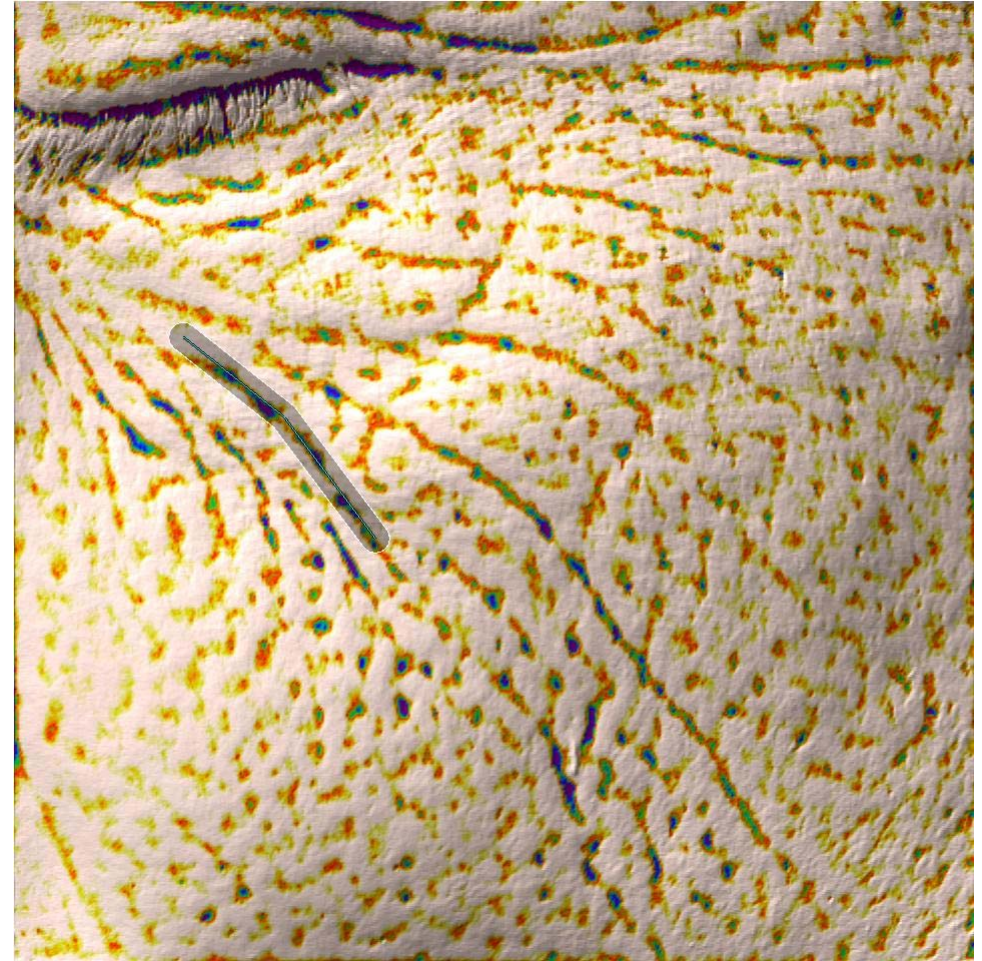

## Antera Images

### Contour

**LEft cheek 11/09/10**

Wrinkle: overall size = 23.0 depth = 0.109 mm width = 0.873 mm

**left cheek after1 11/09/10**

Wrinkle: overall size = 13.5 depth = 0.0683 mm width = 0.815 mm

Wrinkle overall size

Wrinkle average depth [mm]

LEft cheek 11/09/10

left cheek after1 11/09/10