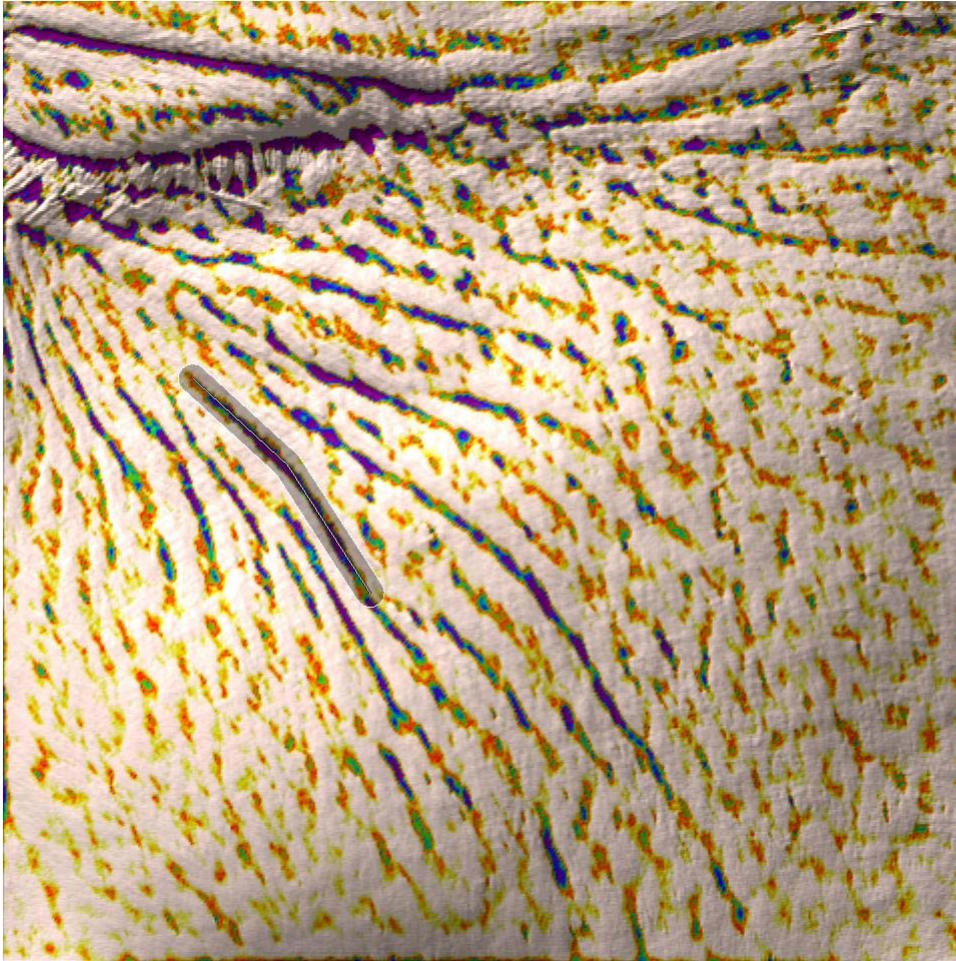

## Antera Images

### Contour

**LEft cheek 11/09/10**

Wrinkle: overall size = 23.0 depth = 0.109 mm width = 0.873 mm

**left cheek after1 11/09/10**

Wrinkle: overall size = 13.5 depth = 0.0683 mm width = 0.815 mm

Wrinkle overall size

Wrinkle average depth [mm]

LEft cheek 11/09/10

left cheek after1 11/09/10