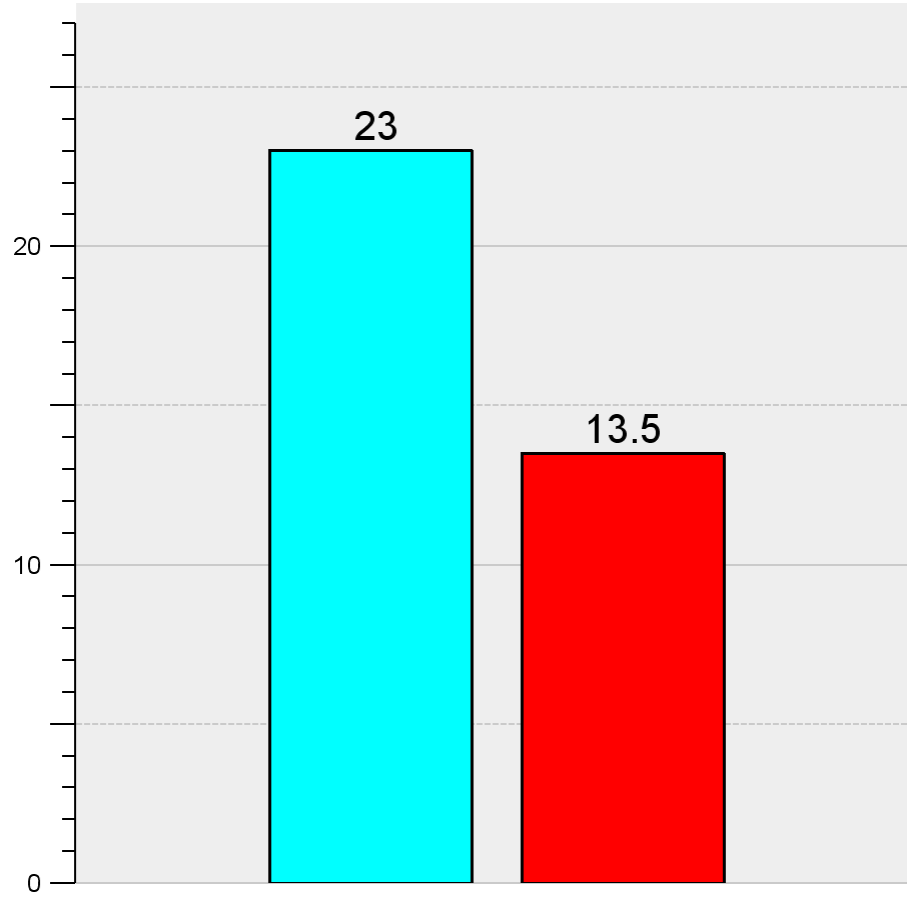

## Antera Images

### Contour

**LEft cheek 11/09/10**

Wrinkle: overall size = 23.0 depth = 0.109 mm width = 0.873 mm

**left cheek after1 11/09/10**

Wrinkle: overall size = 13.5 depth = 0.0683 mm width = 0.815 mm

Wrinkle overall size

Wrinkle average depth [mm]

LEft cheek 11/09/10

left cheek after1 11/09/10