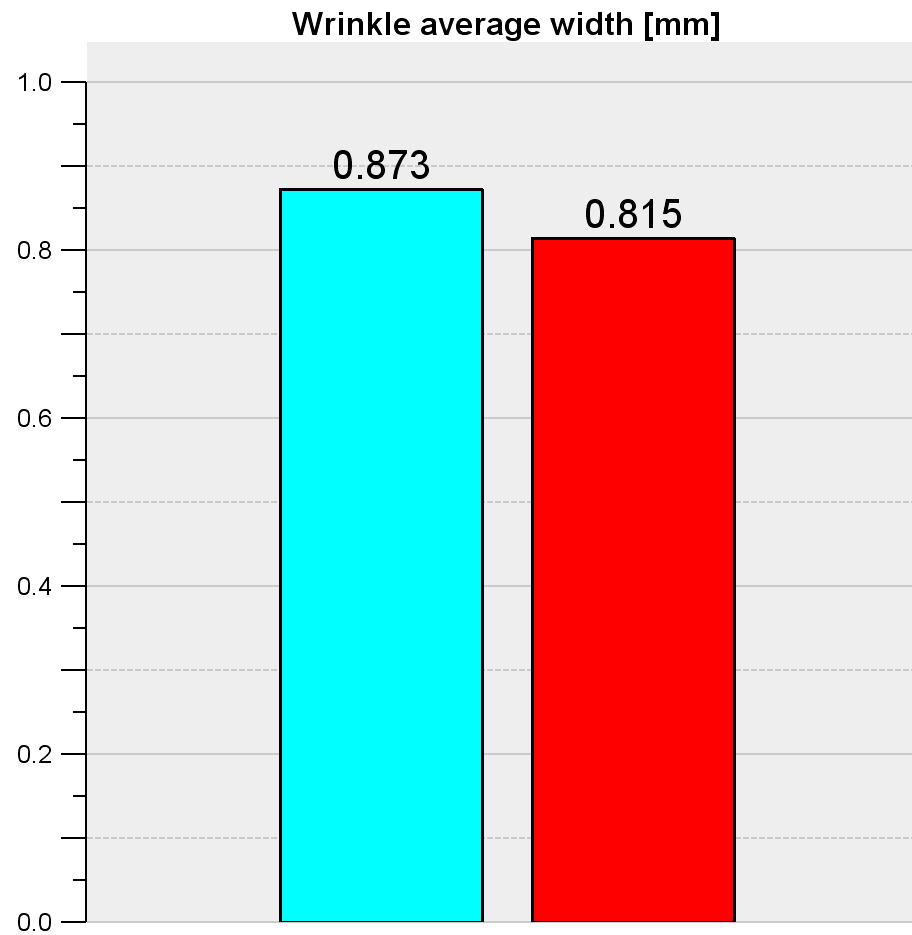

### Contour

**LEft cheek 11/09/10**

Wrinkle: overall size = 23.0 depth = 0.109 mm width = 0.873 mm

**left cheek after1 11/09/10**

Wrinkle: overall size = 13.5 depth = 0.0683 mm width = 0.815 mm

Wrinkle overall size

Wrinkle average depth [mm]

LEft cheek 11/09/10

left cheek after1 11/09/10