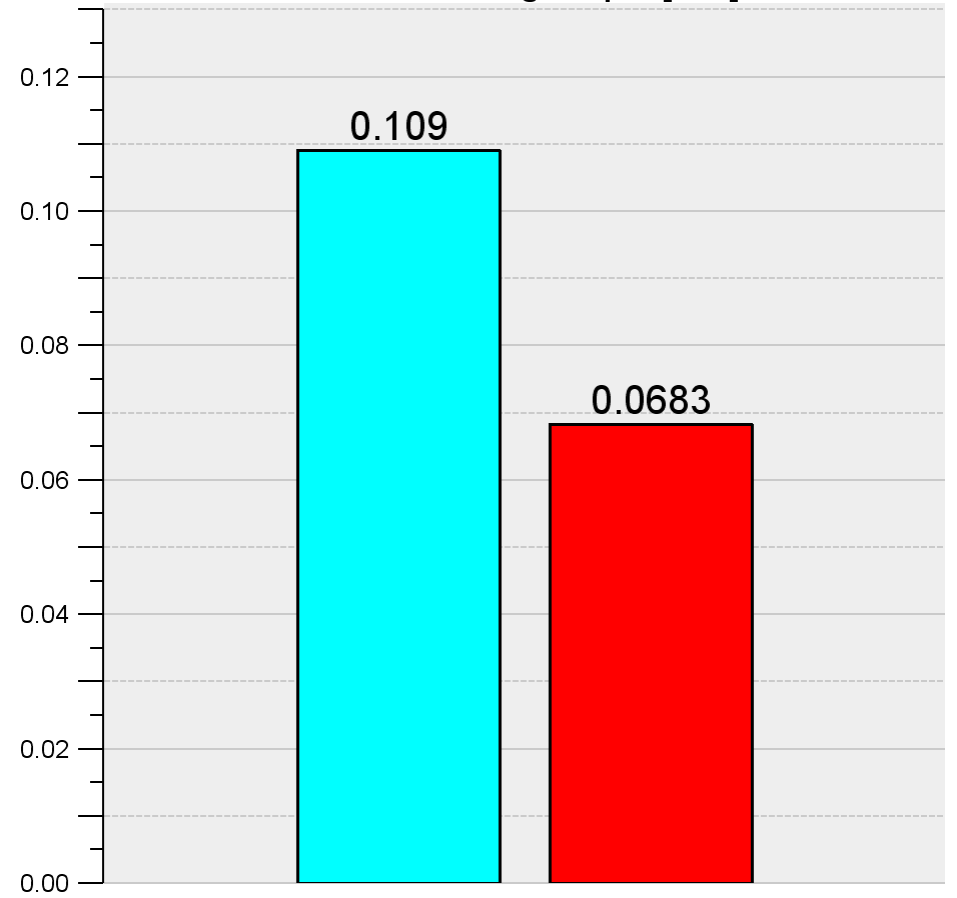

### Contour

**LEft cheek 11/09/10**

Wrinkle: overall size = 23.0 depth = 0.109 mm width = 0.873 mm

**left cheek after1 11/09/10**

Wrinkle: overall size = 13.5 depth = 0.0683 mm width = 0.815 mm

Wrinkle overall size

Wrinkle average depth [mm]

LEft cheek 11/09/10

left cheek after1 11/09/10